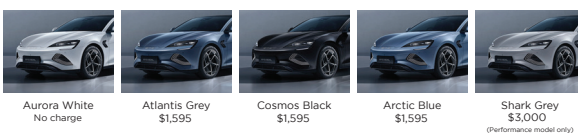

EXTERIOR COLOUR OPTIONS