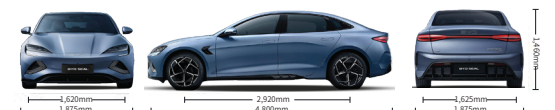

DIMENSIONS

Dual stage pretensioner on front seat belts	•	•	•
Pretensioner on rear seat belts	•	•	•
Seat belt reminder - front & rear	•	•	•
360° Camera	•	•	•
Front Parking Sensor (2 Zones)	•	•	•
Rear Parking Sensor (4 Zones)	•	•	•
ISOFIX Child restraint anchorage points	•	•	•
Electronic child lock	—	—	•
Intelligent power brake system	•	•	•
Electric Power Steering (DP-EPS)	•	•	•
Traction Control System (TCS)	•	•	•
Electronic Brake Force Distribution (EBD)	•	•	•
Hill Hold Control (HHC)	•	•	•
Auto-hold	•	•	•
Adaptive Cruise Control (ACC)	•	•	•
Automatic Emergency Braking (AEB)	•	•	•
Lane Departure Warning (LDW)	•	•	•
Lane Departure Prevention (LDP)	•	•	•
Emergency Lane Keeping Assist (ELK)	•	•	•
Intelligent Cruise Control (ICC)	•	•	•
Predictive Collision Warning (PCW)	•	•	•
TrafficSign Recognition (TSR)	•	•	•
Intelligent Speed Limit Information (ISLI)	•	•	•
Intelligent Speed Limit Control (ISLC)	•	•	•
Front Cross Traffic Alert (FCTA)	•	•	•
Front Cross Traffic Brake (FCTB)	•	•	•
Rear Cross Traffic Alert (RCTA)	•	•	•
Rear Cross Traffic Brake (RCTB)	•	•	•
Blind Spot Detection (BSD)	•	•	•
Door Open Warning (DOW)	•	•	•
High Beam Assist(HMA)	•	•	•
Driver Attention Warning(DAW)	•	•	•
Child Presence Detection (CPD)	•	•	•
Head Up Display (W-HUD)	—	•	•
Intelligence Torque Adaption Control (ITAC)	—	—	•
Exterior			
Silver plated panoramic glass roof with shade insert	•	•	•
Electronic hidden door handles	•	•	•
Rear windscreen mount antenna	•	•	•
One-touch open/close tailgate	•	•	•
Electrically heated and adjustable exterior mirrors	•	•	•
Electrically retractable exterior mirrors	•	•	•
Door mirror auto-tilt	—	•	•
Door mirror position memory	—	•	•
Auto windows with anti-trap	•	•	•
Soundproof double glazed glass - windshield and front door	•	•	•
Privacy glass - rear door, rear quarter and rear windscreen	•	•	•
Rear windscreen with electric heating and defrosting	•	•	•
Interior			
Steering wheel mounted controls - Audio, phone, ACC and Multi-Function display	•	•	•
Imitation leather-wrapped steering wheel	•	—	—
Genuine leather-wrapped steering wheel	—	•	•
Heated steering wheel	—	—	•
10.25-inch LCD instrumentation	•	•	•
Centre console storage compartment	•	•	•