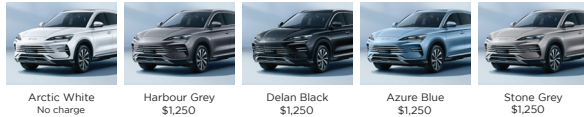

EXTERIOR COLOUR OPTIONS